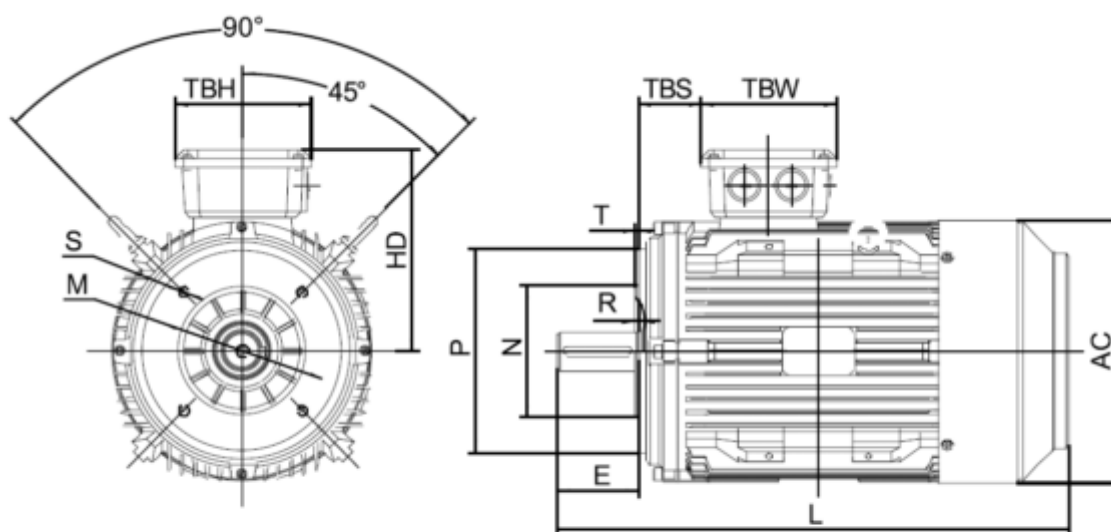

# Data Sheet

Article number: 250300150415

Description: Kleedrive T3C 90L-4 1.5KW 1400 rpm  
3x230/400V 50HZ IP55 B14 Eff=85,3%

## Measures

AA = 178	K = Ø10	TBW = 114
AC = Ø176	L = 345	
AD = 231	M = 115	
D = Ø24	N = 95	
E = 50	P = 140	
F = 8	S = 3	
G = 20	TBH = 114	
HD = 141	TBS = 61.5	