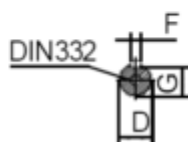

# Data Sheet

Article number: 250300150415

Description: Kleedrive T3C 90L-4 1.5KW 1400 rpm  
3x230/400V 50HZ IP55 B14 Eff=85,3%

## Measures

AA = 178	K = Ø10	TBW = 114
AC = Ø176	L = 345	
AD = 231	M = 115	
D = Ø24	N = 95	
E = 50	P = 140	
F = 8	S = 3	
G = 20	TBH = 114	
HD = 141	TBS = 61.5	